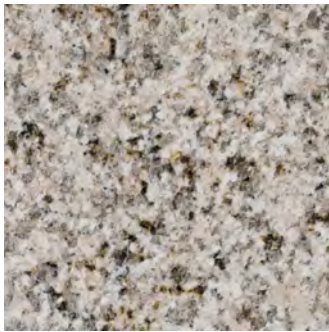

# Granite Colors

Dakota Mahogany

Imperial Grey

India Red

Indian Black

Indian Mahogany

Light Beige Travertine

Light Grey

Lunar Pearl

Multi-Color Red

New Amoy Pink

Rosa Perino

Sunset Gold

Sunset Red

Tan Brown

■ These are typical stone colors commonly used for columbarium. Other colors available upon request.