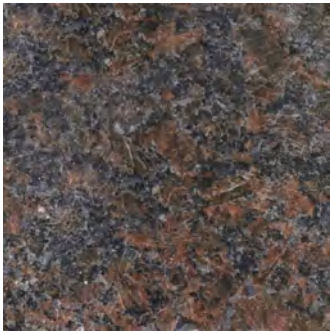

# Granite Colors

Dakota Mahogany

Imperial Grey

India Red

Indian Black

Indian Mahogany

Light Beige Travertine

Light Grey

Lunar Pearl

Multi-Color Red

New Amoy Pink

Rosa Perino

Sunset Gold

Sunset Red

Tan Brown

■ These are typical stone colors commonly used for columbarium. Other colors available upon request.